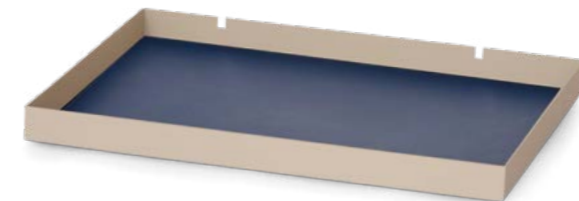

Sophia

WELCOME TRAY

- + solid metal tray with matt finish
- + modern rectangular design
- + including 2 cable cut out for kettle or coffeemachine
- + water repellent and easy to clean

Dimensions:

40 x 30 x 3 cm

Article numbers:

M6058 - Beige

M6057 - Black

MOOR for
your coffee
and tea

Additionally,
you can
customise
our Sophia
welcome
tray with a
colourful
leatherette
inlay to make
it MOOR
personal.

Ask our team about the possibilities.