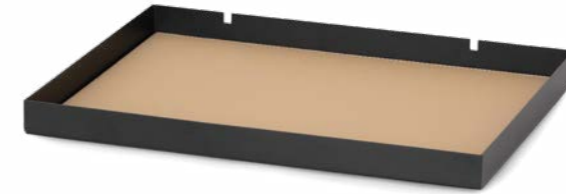

Sophia

WELCOME TRAY

- + solid metal tray with matt finish
- + modern rectangular design
- + including 2 cable cut out for kettle or coffeemachine
- + water repellent and easy to clean

Dimensions:

40 x 30 x 3 cm

Article numbers:

M6057 Black

M6058 Beige

MOOR for
your coffee
and tea

Additionally,
you can
customise
our Sophia
welcome
tray with a
colourful
leatherette
inlay to make
it MOOR
personal.

Ask our team about the possibilities.