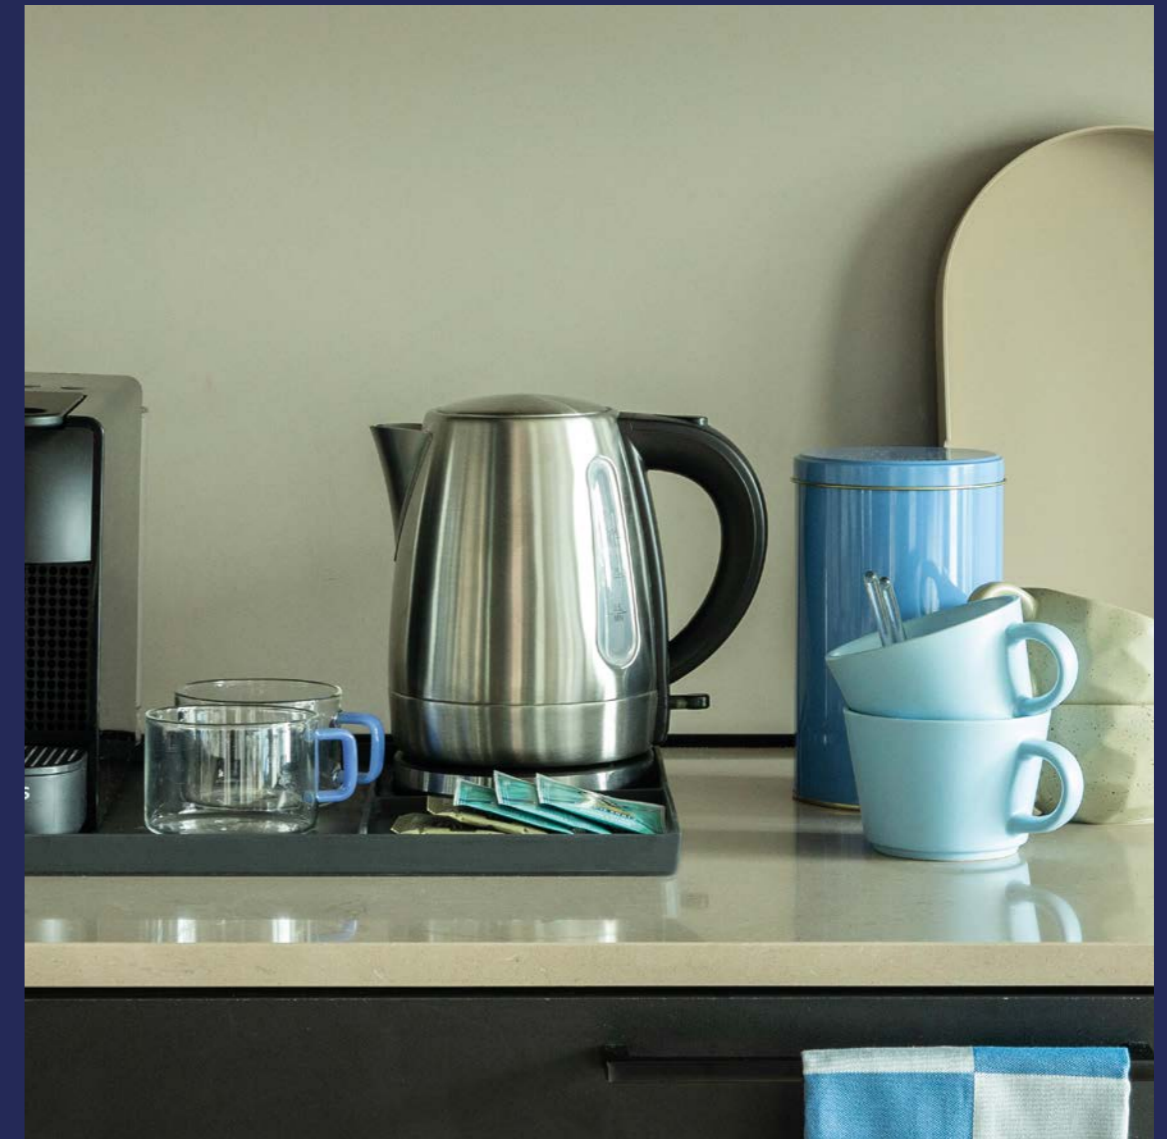

**Dimensions:**

Overall height: 20 cm,

Size of the base: ø 14 cm,

Top diameter: ø 8 cm

**Article number:**

M4265 (EU) / M4266 (UK)

MOOR for  
boiling your  
water